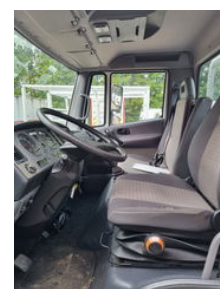

Nissan ATLEON

General features

Brand	Nissan
Subcategory	Car transporter
Licence plate	94-VZS-5
Odometer reading	174.000km
Construction year	2009
Date of first registration	06-02-2009
Color	White
Condition	Used
General condition	Good
Fuel	Diesel
Emission class	Euro 5

Characteristics

Empty weight	2.740kg
Load capacity	760kg
GWV	3.500kg
Width	230cm
Cylinder contents	2.953cc

Nissan ATLEON

Technical specifications

Number of axes 2

Engine output 110kw

Accessories