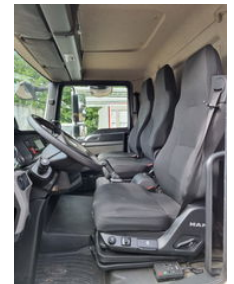

SAXAS NUTZFAHR WRDAU GMBH MKD 61- M - E TGL

General features

Brand	SAXAS NUTZFAHR WRDAU GMBH
Subcategory	Box
Licence plate	49bzf2
Odometer reading	121.000km
Construction year	2019
Date of first registration	04-11-2019
Color	white
Condition	Used
General condition	Good
Fuel	Diesel
Emission class	Euro 6

Characteristics

Empty weight	5.199kg
Load capacity	2.291kg
Max. weight	7.490kg
Length	806cm
Width	255cm
Cabin	no
Cylinder contents	4.580cc

SAXAS NUTZFAHR WRDAU GMBH MKD 61- M - E TGL

Technical specifications