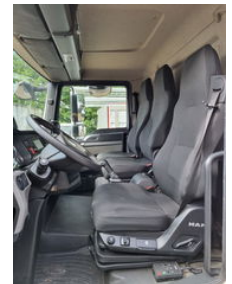

SAXAS NUTZFAHR WRDAU GMBH MKD 61- M - E TGL

General features

Brand	SAXAS NUTZFAHR WRDAU GMBH
Subcategory	Box
Licence plate	49bzf2
Odometer reading	121.000km
Construction year	2019
Date of first registration	04-11-2019
Color	white
Condition	Used
General condition	Good
Fuel	Diesel
Emission class	Euro 6

Characteristics

Empty weight	5.199kg
Load capacity	2.291kg
Max. weight	7.490kg
Length	806cm
Width	255cm
Cabin	no
Cylinder contents	4.580cc

SAXAS NUTZFAHR WRDAU GMBH MKD 61- M - E TGL

Technical specifications